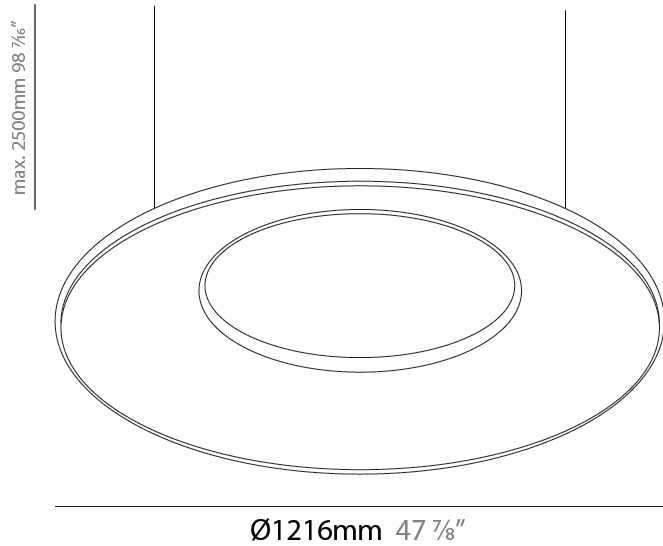

HARMONY RING SUSPENSION

A51069-

base number   Color   Finish   Diffuser
Temperature   Options   Options

1. To build a product code in our configurator select the specify button on the base model # product page
2. To build a manual product code on this datasheet choose from the options listed below in blue font and add the suffix to the base model #

GENERAL

Series: Harmony Ring
Partner: Ivela
Division: Architectural
Installation: Suspension
Product Type: Panels
Mounting Location: Ceiling
Light Distribution: Direct

PHYSICAL

Shape: Round
Diameter (mm): 1216
Diameter (in): 47 7/8
Height (mm): 19
Height (in): 3/4
Max. Overall Height (mm): 2500
Max. Overall Height (in): 98 7/16
Diffuser: [PMMA - Opal / Prismatic](#)
Fixture Finish: [WHI / BLK / GLD](#)
Fixture Material: Aluminum

ELECTRICAL

Lamp Type: LED
Input Wattage (W): 78
Dimming: Tri-Mode (Non-Dimming and Phase Dimming (120Vac only) and 0-10V Dimming)
Driver Included: No
Driver Location: Remote
Driver Type: Constant Voltage - Universal
Driver Class: Class 2
Housing: ENCP 5 (ERP) ENCP 8 (SC Power)
Input Voltage (V): 120 - 277
Output Voltage (V): 24

LED

Color Temperature (°K): [2700 / 3000 / 3500 / 4000](#)
Max. Delivered Lumen (lm): [5472 / 5700 / 5869 / 6042](#)
Nominal Lumen (lm): [9120 / 9500 / 9783 / 10070](#)
CRI: >93 CRI
Lamp Life (hrs): 50000

OPTICAL

RATINGS AND CERTIFICATIONS

Certified By: Certified for North American Standards
IP rating: IP20