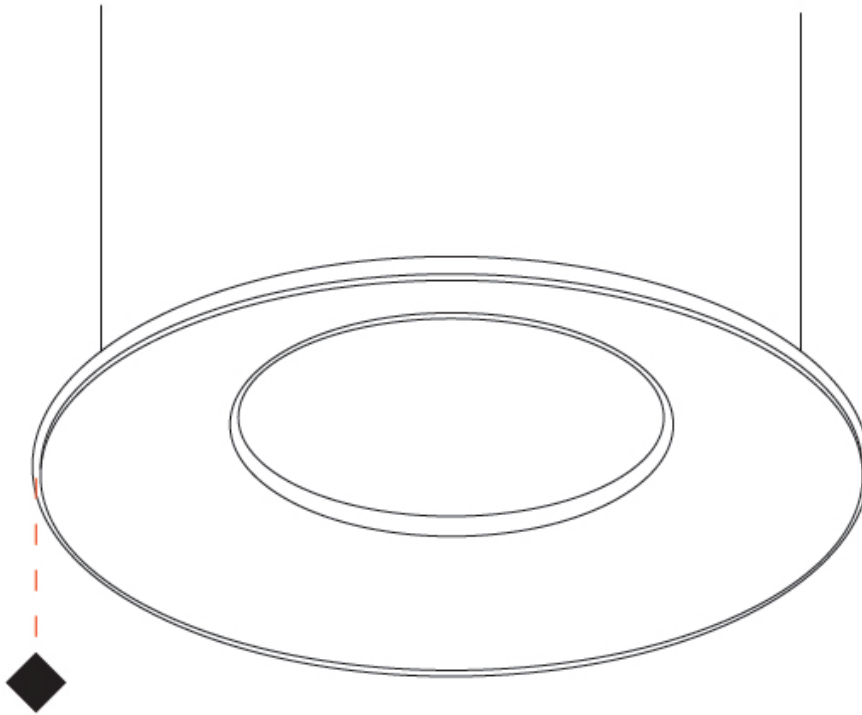

HARMONY RING SUSPENSION

A51067-

PROJECT

TYPE

SPECIFIER

QUANTITY

DATE