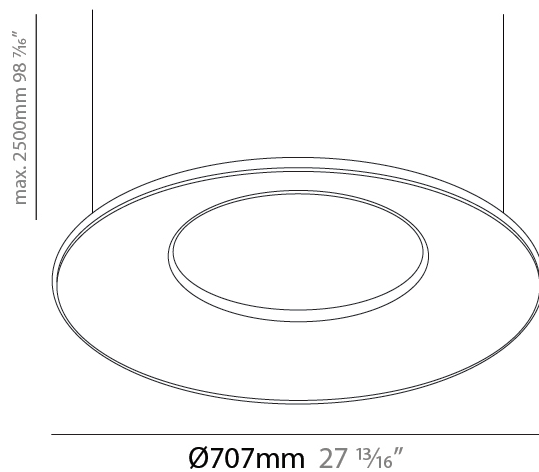

HARMONY RING SUSPENSION

A51067-

base number   Color   Finish   Diffuser
Temperature   Options   Options

1. To build a product code in our configurator select the specify button on the base model # product page
2. To build a manual product code on this datasheet choose from the options listed below in blue font and add the suffix to the base model #

GENERAL

Series: Harmony Ring
Partner: Ivela
Division: Architectural
Installation: Suspension
Product Type: Panels
Mounting Location: Ceiling
Light Distribution: Direct

PHYSICAL

Shape: Round
Diameter (mm): 707
Diameter (in): 27 ¹³/₁₆
Height (mm): 15
Height (in): 9/16
Max. Overall Height (mm): 2500
Max. Overall Height (in): 98 ⁷/₁₆
Diffuser: [PMMA - Opal / Prismatic](#)
Fixture Finish: [WHI / BLK / GLD](#)
Fixture Material: Aluminum

ELECTRICAL

Lamp Type: LED
Input Wattage (W): 44
Dimming: Tri-Mode (Non-Dimming and Phase Dimming (120Vac only) and 0-10V Dimming)
Driver Included: No
Driver Location: Remote
Driver Type: Constant Voltage - Universal
Driver Class: Class 2
Housing: ENCP 5 (ERP) ENCP 13 (SC Power)
Input Voltage (V): 120 - 277
Output Voltage (V): 24

LED

Color Temperature (°K): [2700 / 3000 / 3500 / 4000](#)
Max. Delivered Lumen (lm): [3168 / 3300 / 3398 / 3498](#)
Nominal Lumen (lm): [5280 / 5500 / 5663 / 5830](#)
CRI: >93 CRI
Lamp Life (hrs): 50000

OPTICAL

RATINGS AND CERTIFICATIONS

Certified By: Certified for North American Standards
IP rating: IP20