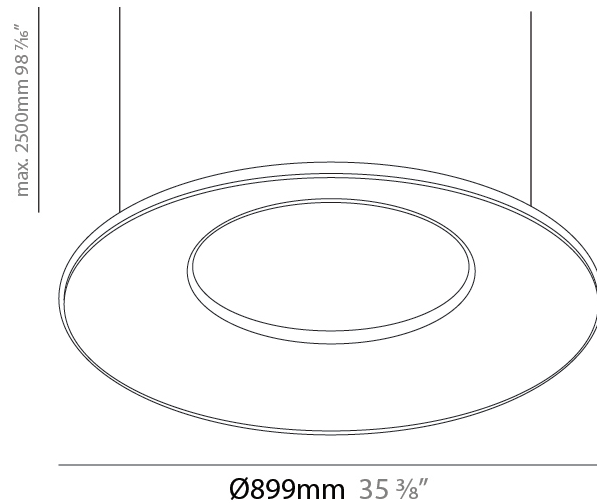

HARMONY RING SUSPENSION

A51068-

base number	Color	Finish	Diffuser
	Temperature	Options	Options

1. To build a product code in our configurator select the specify button on the base model # product page
2. To build a manual product code on this datasheet choose from the options listed below in blue font and add the suffix to the base model #

GENERAL

Series: Harmony Ring
Partner: Ivela
Division: Architectural
Installation: Suspension
Product Type: Panels
Mounting Location: Ceiling
Light Distribution: Direct

PHYSICAL

Shape: Round
Diameter (mm): 899
Diameter (in): 35 3/8
Height (mm): 19
Height (in): 3/4
Max. Overall Height (mm): 2500
Max. Overall Height (in): 98 7/16
Diffuser: [PMMA - Opal / Prismatic](#)
Fixture Finish: [WHI / BLK / GLD](#)
Fixture Material: Aluminum

ELECTRICAL

Lamp Type: LED
Input Wattage (W): 56
Dimming: Tri-Mode (Non-Dimming and Phase Dimming (120Vac only) and 0-10V Dimming)
Driver Included: No
Driver Location: Remote
Driver Type: Constant Voltage - Universal
Driver Class: Class 2
Housing: ENCP 5 (ERP) ENCP 8 (SC Power)
Input Voltage (V): 120 - 277
Output Voltage (V): 24

LED

Color Temperature (°K): [2700 / 3000 / 3500 / 4000](#)
Max. Delivered Lumen (lm): [4032 / 4200 / 4325 / 4452](#)
Nominal Lumen (lm): [6720 / 7000 / 7234 / 7420](#)
CRI: >93 CRI
Lamp Life (hrs): 50000

OPTICAL

RATINGS AND CERTIFICATIONS

Certified By: Certified for North American Standards
IP rating: IP20