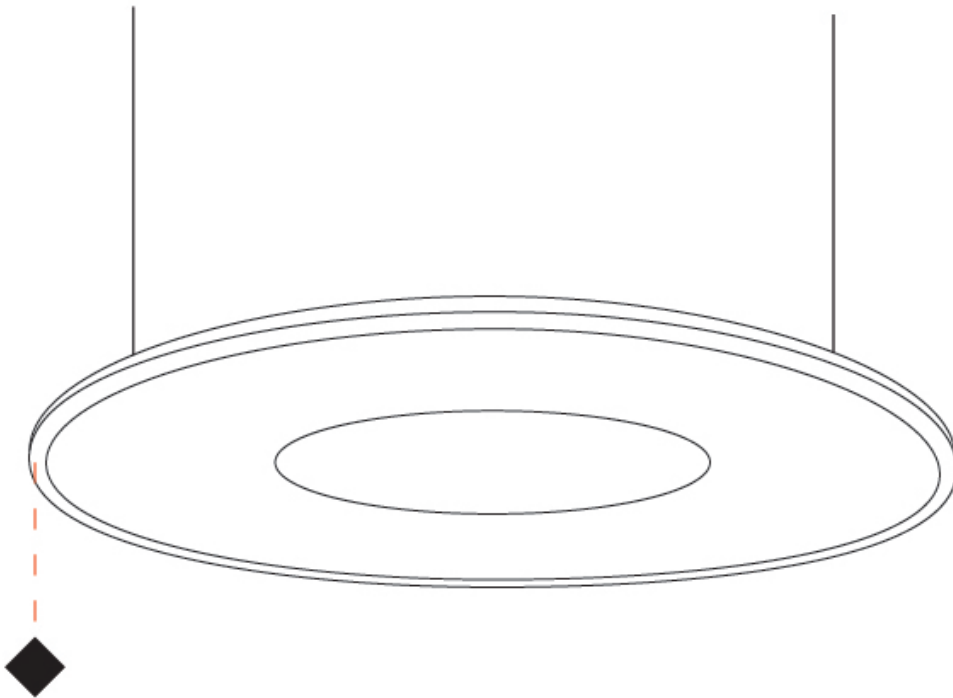

HARMONY RING SUSPENSION

A51065-

PROJECT	_____
TYPE	_____
SPECIFIER	_____
QUANTITY	_____
DATE	_____