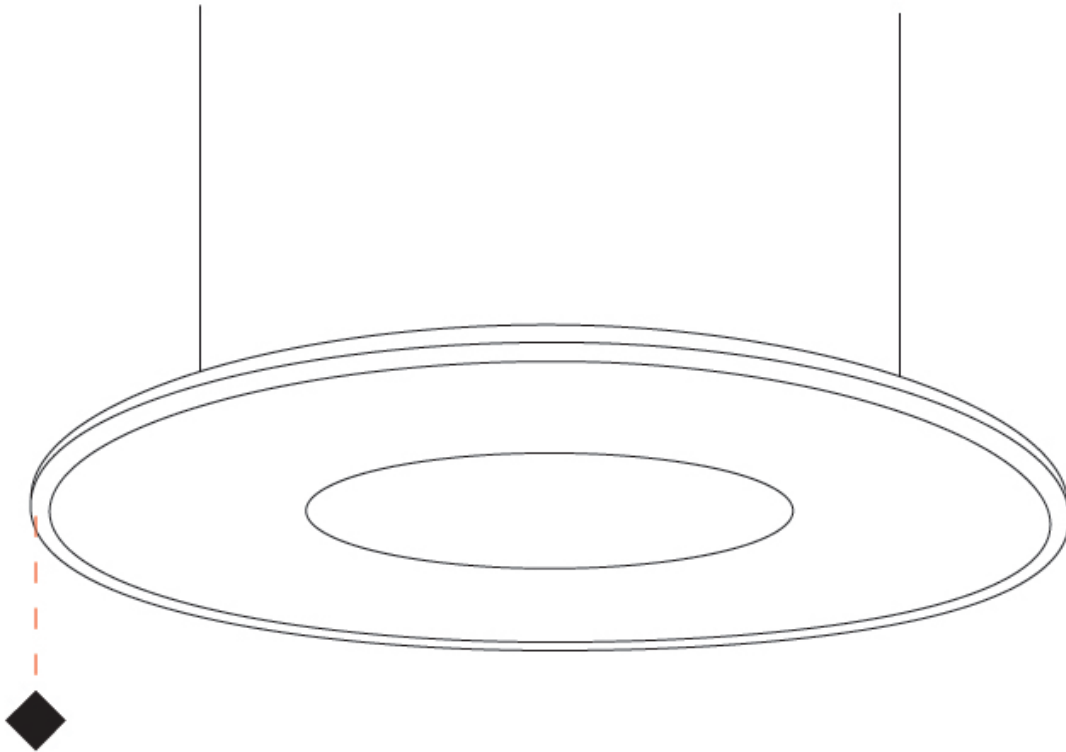

HARMONY RING SUSPENSION

A51066-

PROJECT _____

TYPE _____

SPECIFIER _____

QUANTITY _____

DATE _____