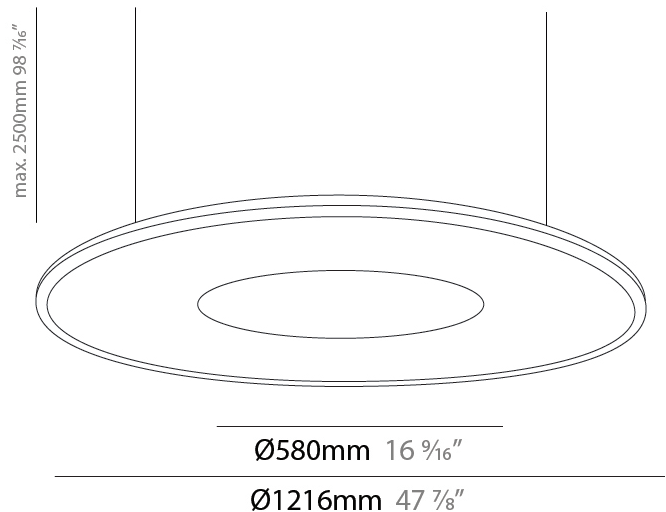

HARMONY RING SUSPENSION

A51066-

base number   Color   Finish   Diffuser
Temperature   Options   Options

1. To build a product code in our configurator select the specify button on the base model # product page
2. To build a manual product code on this datasheet choose from the options listed below in blue font and add the suffix to the base model #

GENERAL

Series: Harmony Ring
Partner: Ivela
Division: Architectural
Installation: Suspension
Product Type: Panels
Mounting Location: Ceiling
Light Distribution: Direct

PHYSICAL

Shape: Round
Diameter (mm): 1216
Diameter (in): 47 ⁷/₈
Height (mm): 19
Height (in): 3/4
Max. Overall Height (mm): 2500
Max. Overall Height (in): 98 ⁷/₁₆
Diffuser: [PMMA - Opal / Prismatic](#)
Fixture Finish: [WHI / BLK / GLD](#)
Fixture Material: Aluminum

ELECTRICAL

Lamp Type: LED
Input Wattage (W): 78
Dimming: Tri-Mode (Non-Dimming and Phase Dimming (120Vac only) and 0-10V Dimming)
Driver Included: No
Driver Location: Remote
Driver Type: Constant Voltage - Universal
Driver Class: Class 2
Housing: ENCP 5 (ERP) ENCP 8 (SC Power)
Input Voltage (V): 120 - 277
Output Voltage (V): 24

LED

Color Temperature (°K): [2700 / 3000 / 3500 / 4000](#)
Max. Delivered Lumen (lm): [5472 / 5700 / 5869 / 6042](#)
Nominal Lumen (lm): [9120 / 9500 / 9783 / 10070](#)
CRI: >93 CRI
Lamp Life (hrs): 50000

OPTICAL

RATINGS AND CERTIFICATIONS

Certified By: Certified for North American Standards
IP rating: IP20