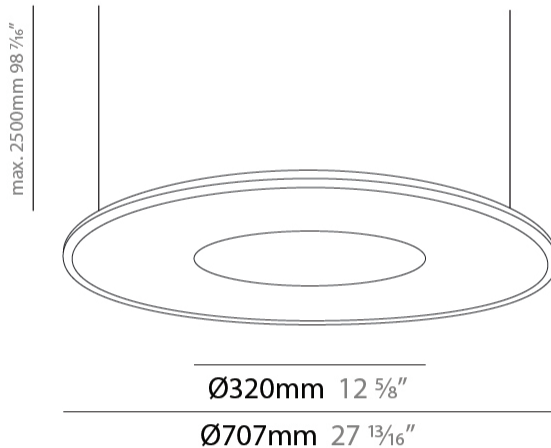

HARMONY RING SUSPENSION

A51064-

base number   Color   Finish   Diffuser
Temperature   Options   Options

1. To build a product code in our configurator select the specify button on the base model # product page
2. To build a manual product code on this datasheet choose from the options listed below in blue font and add the suffix to the base model #

GENERAL

Series: Harmony Ring
Partner: Ivela
Division: Architectural
Installation: Suspension
Product Type: Panels
Mounting Location: Ceiling
Light Distribution: Direct

PHYSICAL

Shape: Round
Diameter (mm): 707
Diameter (in): 27 ¹³/₁₆
Height (mm): 15
Height (in): 9/16
Max. Overall Height (mm): 2500
Max. Overall Height (in): 98 ⁷/₁₆
Diffuser: [PMMA - Opal / Prismatic](#)
Fixture Finish: [WHI / BLK / GLD](#)
Fixture Material: Aluminum

ELECTRICAL

Lamp Type: LED
Input Wattage (W): 44
Dimming: Tri-Mode (Non-Dimming and Phase Dimming (120Vac only) and 0-10V Dimming)
Driver Included: No
Driver Location: Remote
Driver Type: Constant Voltage - Universal
Driver Class: Class 2
Housing: ENCP 5 (ERP) ENCP 13 (SC Power)
Input Voltage (V): 120 - 277
Output Voltage (V): 24

LED

Color Temperature (°K): [2700 / 3000 / 3500 / 4000](#)
Max. Delivered Lumen (lm): 3168 / 3300 / 3398 / 3498
Nominal Lumen (lm): 5280 / 5500 / 5663 / 5830
CRI: >93 CRI
Lamp Life (hrs): 50000

OPTICAL

RATINGS AND CERTIFICATIONS

Certified By: Certified for North American Standards
IP rating: IP20