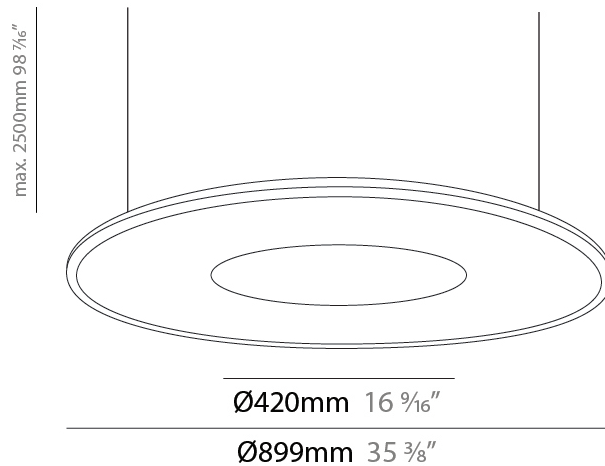

HARMONY RING SUSPENSION

A51065-

base number   Color   Finish   Diffuser
Temperature   Options   Options

1. To build a product code in our configurator select the specify button on the base model # product page
2. To build a manual product code on this datasheet choose from the options listed below in blue font and add the suffix to the base model #

GENERAL

Series: Harmony Ring
Partner: Ivela
Division: Architectural
Installation: Suspension
Product Type: Panels
Mounting Location: Ceiling
Light Distribution: Direct

PHYSICAL

Shape: Round
Diameter (mm): 899
Diameter (in): 35 ³/₈
Height (mm): 19
Height (in): 3/4
Max. Overall Height (mm): 2500
Max. Overall Height (in): 98 ⁷/₁₆
Diffuser: [Opal Polycarbonate](#)
Fixture Finish: [WHI](#) / [BLK](#) / [GLD](#)
Fixture Material: Aluminum

ELECTRICAL

Lamp Type: LED
Input Wattage (W): 56
Dimming: Tri-Mode (Non-Dimming and Phase Dimming (120Vac only) and 0-10V Dimming)
Driver Included: No
Driver Location: Remote
Driver Type: Constant Voltage - Universal
Driver Class: Class 2
Housing: ENCP 5 (ERP) ENCP 8 (SC Power)
Input Voltage (V): 120 - 277
Output Voltage (V): 24

LED

Color Temperature (°K): [2700](#) / [3000](#) / [3500](#) / [4000](#)
Max. Delivered Lumen (lm): 4032 / 4200 / 4325 / 4452
Nominal Lumen (lm): 6720 / 7000 / 7208 / 7420
CRI: >93 CRI
Lamp Life (hrs): 50000

OPTICAL

RATINGS AND CERTIFICATIONS

Certified By: Certified for North American Standards
IP rating: IP20