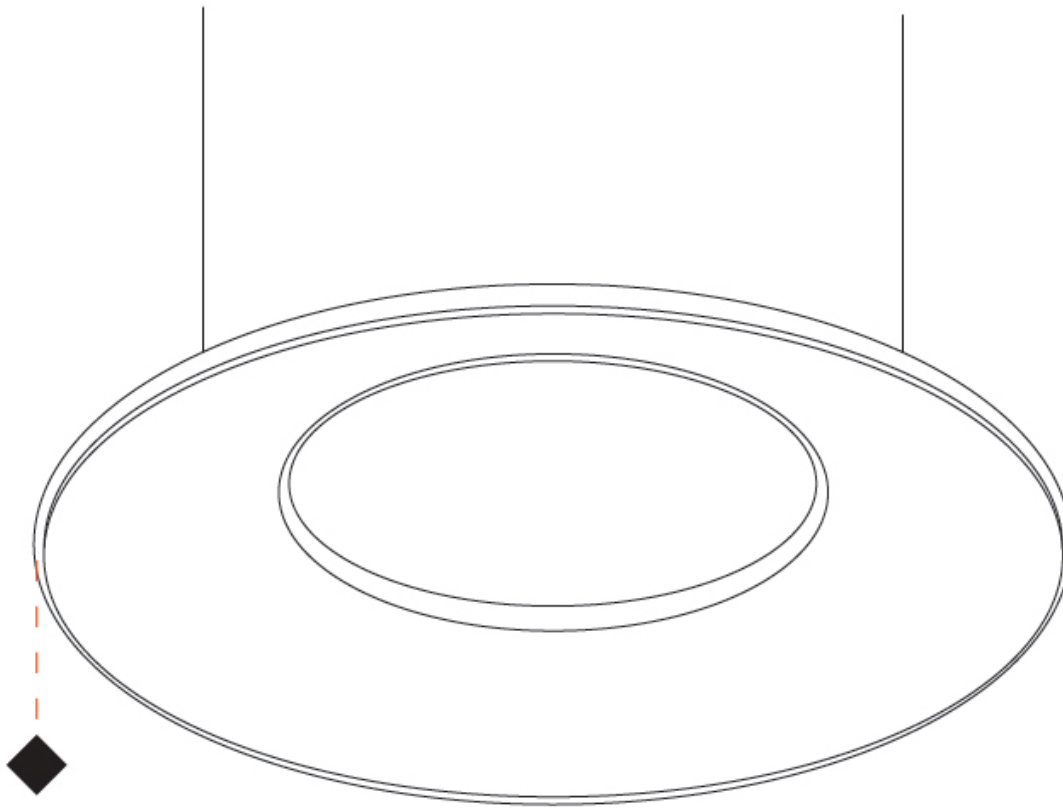

HARMONY RING SUSPENSION

A51069-

PROJECT

TYPE

SPECIFIER

QUANTITY

DATE