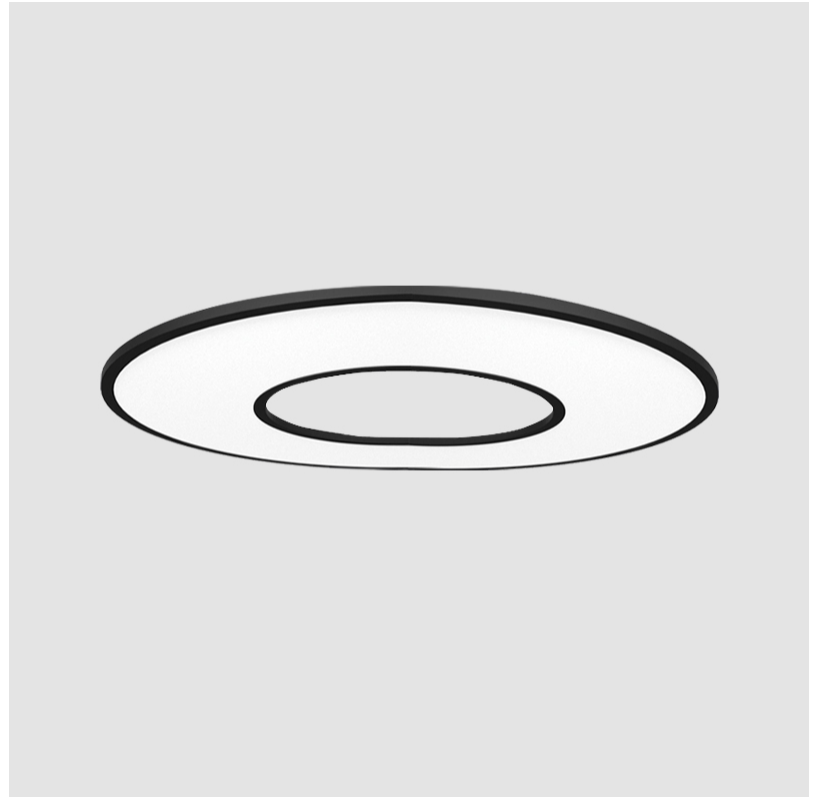

PROJECT
TYPE
SPECIFIER
QUANTITY
DATE

HARMONY RING SURFACE

A52036- - -
base number   Color   Finish   Diffuser
                         Temperature   Options   Options

1. To build a product code in our configurator select the specify button on the base model # product page
2. To build a manual product code on this datasheet choose from the options listed below in blue font and add the suffix to the base model #

GENERAL

Series: Harmony Ring
Partner: Ivela
Division: Architectural
Installation: Surface
Product Type: Panels
Mounting Location: Ceiling
Light Distribution: Direct

PHYSICAL

Shape: Round
Diameter (mm): 899
Diameter (in): 35 ³/₈
Height (mm): 19
Height (in): 3/4
Diffuser: [PMMA - Opal / Prismatic](#)
Fixture Finish: [WHI / BLK / GLD](#)
Fixture Material: Aluminum

ELECTRICAL

Lamp Type: LED
Input Wattage (W): 56
Dimming: Tri-Mode (Non-Dimming and Phase Dimming (120Vac only) and 0-10V Dimming)
Driver Included: No
Driver Location: Remote
Driver Type: Constant Voltage - Universal
Driver Class: Class 2
Housing: ENCP 5 (ERP) ENCP 8 (SC Power)
Input Voltage (V): 120 - 277
Output Voltage (V): 24

LED

Color Temperature (°K): [2700 / 3000 / 3500 / 4000](#)
Max. Delivered Lumen (lm): 4032 / 4200 / 4325 / 4452
Nominal Lumen (lm): 6720 / 7000 / 7208 / 7420
CRI: >93 CRI
Lamp Life (hrs): 50000

OPTICAL

RATINGS AND CERTIFICATIONS

Certified By: CSA Certified to UL and CSA Standards
IP rating: IP20

Ø420mm 16 ⁹/₁₆"

Ø899mm 35 ³/₈"