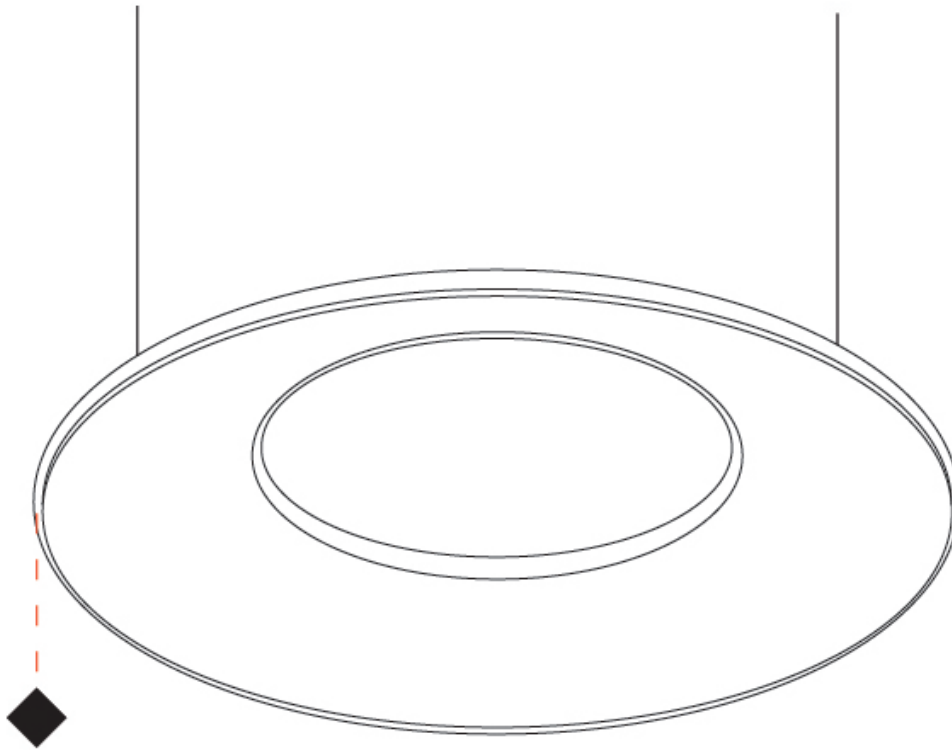

HARMONY RING SUSPENSION

A51068-

PROJECT	_____
TYPE	_____
SPECIFIER	_____
QUANTITY	_____
DATE	_____